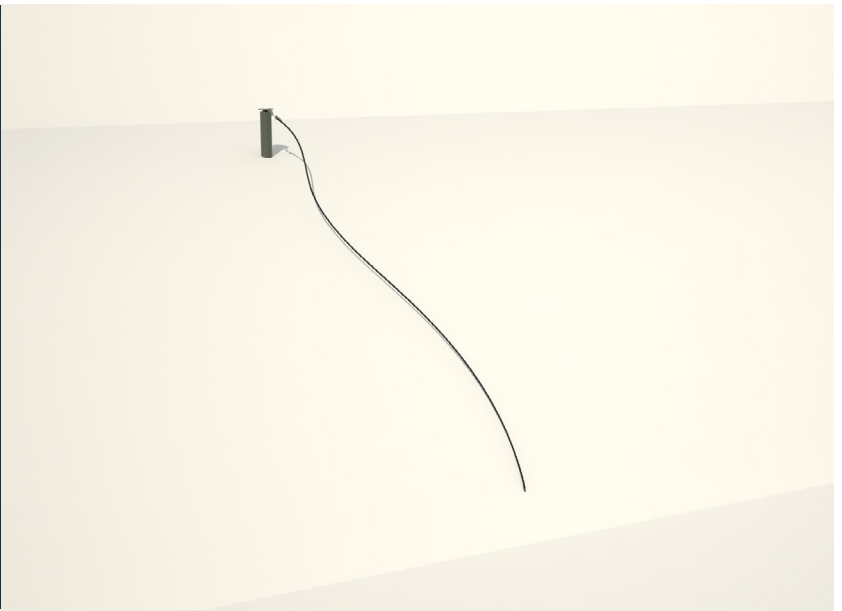

## Technical data

Product no.: no-115

# OCR ROPE CLIMB

**Dimension in cm:** L722\* x W16 x H41 cm  
**Material:** Steel and Taifun rope  
**Corrosion class:** C4  
**Surface treatment:** Rust-protected and powder-coated

**Area of movement:**   
**Training space:**   
**Free height of fall:** -  
**Fall protection required:** None

### Please note:

As a general rule, the green lines  are not allowed to overlap each other. However the blue lines  can overlap both the blue and the green lines, BUT there cannot be any solid or hard objects inside the blue circle. (Trees, stones, other fitness equipment, etc.)