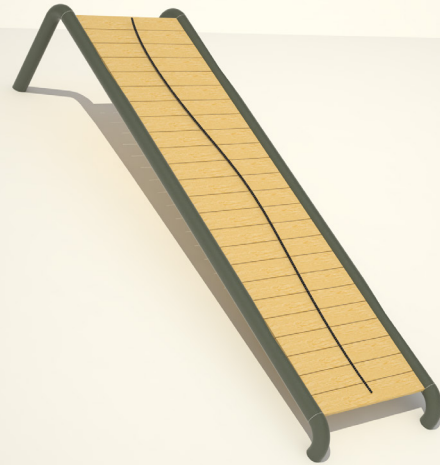

## Technical data

Product no.: no-105

# INCLINE WALL - SINGLE

**Dimension in cm:** L419 x W123 x H85 cm  
**Material:** Steel and Robinia wood  
**Corrosion class:** C4  
**Surface treatment:** Rust-protected and powder-coated

**Area of movement:**   
**Training space:**   
**Free height of fall:** -  
**Fall protection required:** None

### Please note:

As a general rule, the green lines  are not allowed to overlap each other. However the blue lines  can overlap both the blue and the green lines, BUT there cannot be any solid or hard objects inside the blue circle. (Trees, stones, other fitness equipment, etc.)