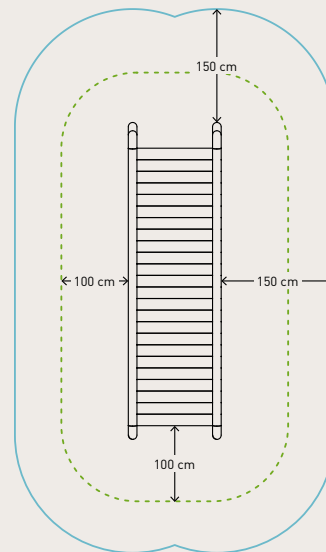

## Technical data

Product no.: no-105

# INCLINE WALL - SINGLE

**Dimension in cm:** L419 x W123 x H85 cm  
**Material:** Steel and Robinia wood  
**Corrosion class:** C4  
**Surface treatment:** Rust-protected and powder-coated

**Area of movement:**   
**Training space:**   
**Free height of fall:** -  
**Fall protection required:** None

### Please note:

As a general rule, the green lines  are not allowed to overlap each other. However the blue lines  can overlap both the blue and the green lines, BUT there cannot be any solid or hard objects inside the blue circle. (Trees, stones, other fitness equipment, etc.)