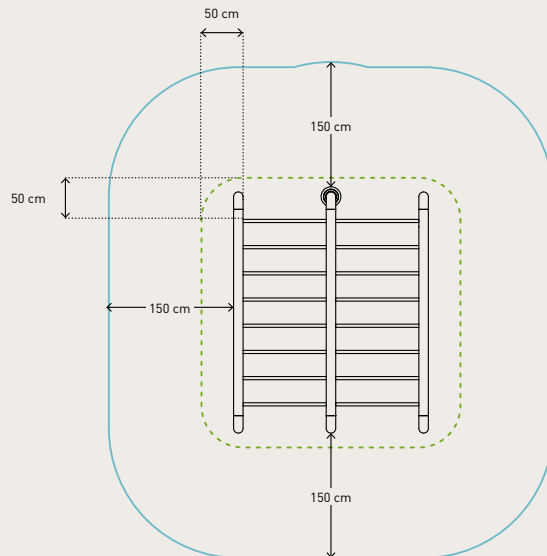

Technical data

Product no.: no-104

OCR HORIZONTAL LADDER - DOUBLE

Dimension in cm: L290 x W235 x H230 cm
Material: Steel
Corrosion class: C4
Surface treatment: Rust-protected and powder-coated

Area of movement: 
Training space: 
Free height of fall: 130 cm
Fall protection required: Lawn as minimum

Please note:

As a general rule, the green lines  are not allowed to overlap each other. However the blue lines  can overlap both the blue and the green lines, BUT there cannot be any solid or hard objects inside the blue circle. (Trees, stones, other fitness equipment, etc.)