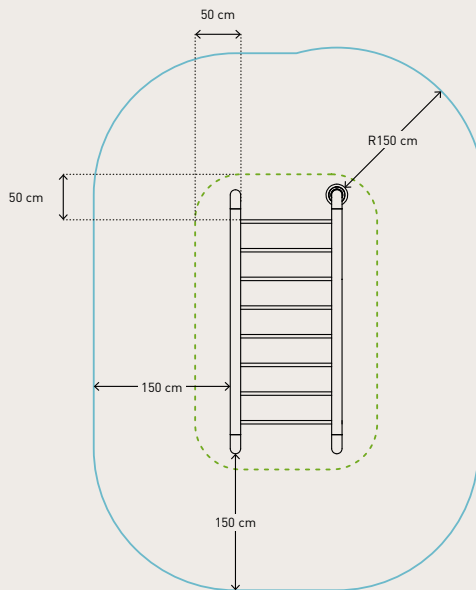

Technical data

Product no.: no-103

OCR HORIZONTAL LADDER - SINGLE

Dimension in cm: L290 x W125 x H230 cm
Material: Steel
Corrosion class: C4
Surface treatment: Rust-protected and powder-coated

Area of movement: 
Training space: 
Free height of fall: 130 cm
Fall protection required: Lawn as minimum

Please note:

As a general rule, the green lines  are not allowed to overlap each other. However the blue lines  can overlap both the blue and the green lines, BUT there cannot be any solid or hard objects inside the blue circle. (Trees, stones, other fitness equipment, etc.)