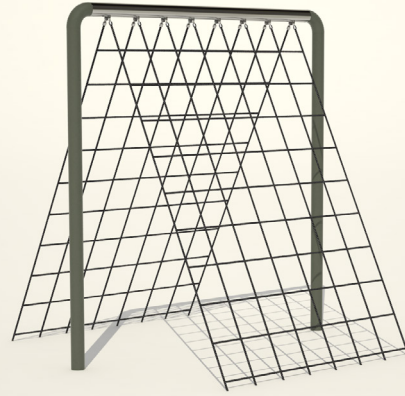

Technical data

Product no.: no-101

OCR A-FRAME CARGO NET

Dimension in cm: L292 x W290 x H300 cm
Material: Steel and Taifun rope
Corrosion class: C4
Surface treatment: Rust-protected and powder-coated

Area of movement: 
Training space: 
Free height of fall: 300 cm
Fall protection required: Yes ground material as bark/sand/woodchips/gravel/rubber

Please note:

As a general rule, the green lines  are not allowed to overlap each other. However the blue lines  can overlap both the blue and the green lines, BUT there cannot be any solid or hard objects inside the blue circle. (Trees, stones, other fitness equipment, etc.)