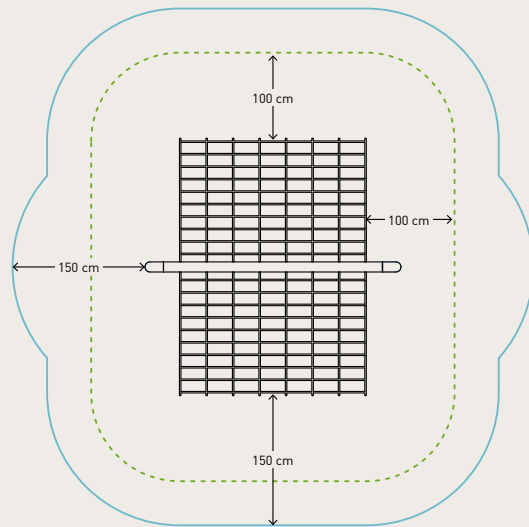

Technical data

Product no.: no-101

OCR A-FRAME CARGO NET

Dimension in cm: L292 x W290 x H300 cm
Material: Steel and Taifun rope
Corrosion class: C4
Surface treatment: Rust-protected and powder-coated

Area of movement: 
Training space: 
Free height of fall: 300 cm
Fall protection required: Yes ground material as bark/sand/woodchips/gravel/rubber

Please note:

As a general rule, the green lines  are not allowed to overlap each other. However the blue lines  can overlap both the blue and the green lines, BUT there cannot be any solid or hard objects inside the blue circle. (Trees, stones, other fitness equipment, etc.)