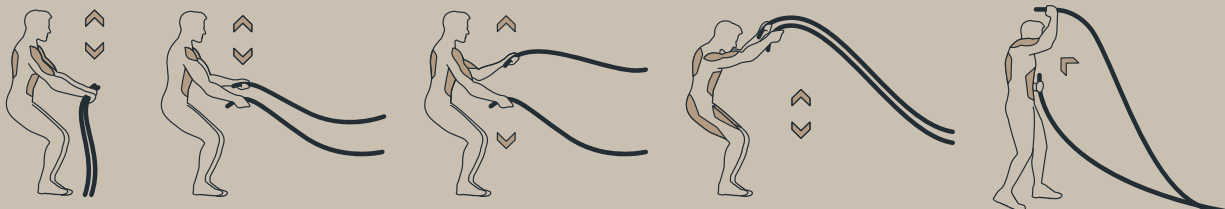

EXERCISES / STRETCH OUT