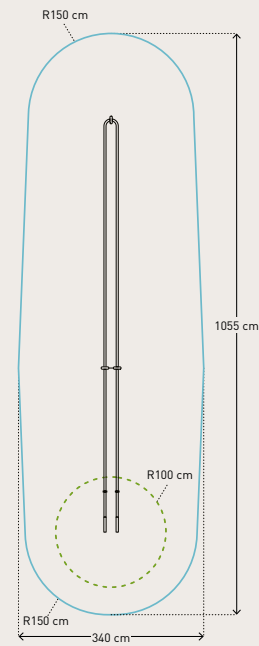

Technical data

Product no.: no-027

SPIRER BATTLE ROPE - LONG

Dimension in cm: L755 x W36 x H150 cm
Material: Steel and battle rope
Corrosion class: C4
Surface treatment: Rust-protected and powder-coated

Area of movement: 
Training space: 
Free height of fall: -
Fall protection required: None
According to: EN 16630:2015

Please note:

As a general rule, the green lines  are not allowed to overlap each other. However the blue lines  can overlap both the blue and the green lines, BUT there cannot be any solid or hard objects inside the blue circle. (Trees, stones, other fitness equipment, etc.)

EXERCISES / STRETCH OUT

NOORD